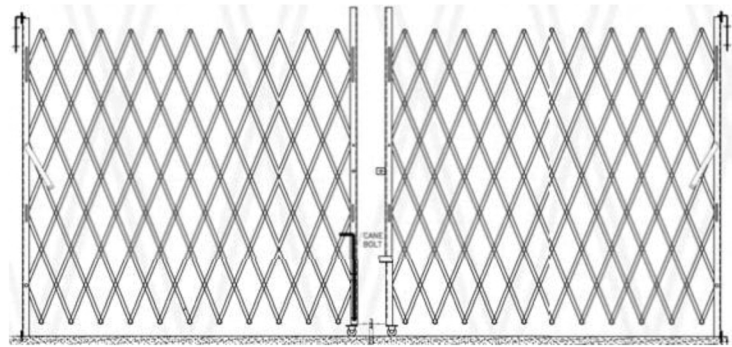

Save-T Guards allow fresh air to enter the building, creating a more comfortable work environment.

Heavy-Duty Construction

14 gauge steel construction with yellow polyurethane finish handles rigorous day-to-day usage. Includes 1 1/2" x 1 1/2" x 1/8" steel uprights with steel casters and drop pins.

Applications

Loading docks, warehouses, shipping and receiving doors, personnel entrances, retail stores, and more.

Mounting Methods

Easily mounts in jamb or on the face of the outside wall. Extension brackets are available for mounting around an existing garage door.

Quick and Affordable Shipments

Many sizes available to ship within 1-2 days, and most gates are light enough to ship via UPS.

Save-T Guard Folding Security Gates are the most economical solutions for increasing safety, security and productivity.

Double Gate Drop Pin

Bottom Pin

"L" Bracket

Single Gate (SG)

Double Gate (DG)

Gate Model #	Gate Style	Width Up To	Bracket Height	Ship Weight
SG-66-60*	Single	66"	60"	50 lbs
SG-66-78	Single	66"	78"	65 lbs
SG-66-96	Single	66"	96"	75 lbs
SG-78-78	Single	78"	78"	65 lbs
SG-78-96	Single	78"	96"	80 lbs
SG-90-78	Single	90"	78"	70 lbs
SG-90-96	Single	90"	96"	85 lbs
DG-96-78*	Double	96"	78"	85 lbs
DG-96-96	Double	96"	96"	100 lbs
DG-120-78*	Double	120"	78"	100 lbs
DG-120-96*	Double	120"	96"	120 lbs
DG-144-78*	Double	144"	78"	115 lbs
DG-144-96	Double	144"	96"	140 lbs
DG-168-78*	Double	168"	78"	130 lbs
DG-168-96*	Double	168"	96"	150 lbs
DG-192-78	Double	192"	78"	135 lbs
DG-192-96	Double	192"	96"	170 lbs