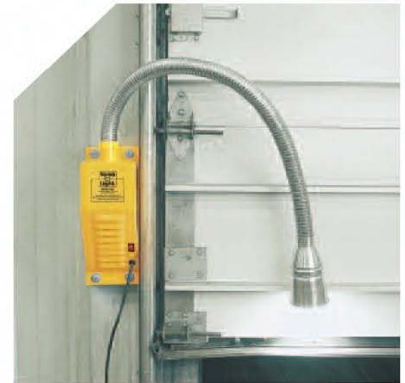

Twice the Light Output

Withstands Sudden Impact

LOADING DOCK COMPANY (LDC) LTD.

1090 Aerowood Dr, Units 2-4 Mississauga, ON, L4W 1Y5

Phone 905.566.0157 Fax 905.566.8003 Toll Free 866.864.5265

www.loadingdockcompany.com